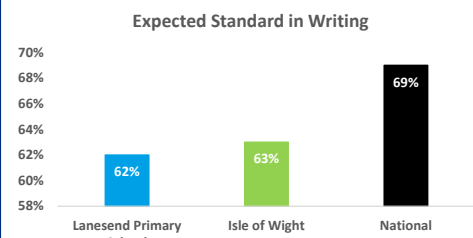

Lanesend Primary School - School Data Dashboard 2019

Key Stage 2 Attainment

Key Stage 2 Progress

Key Stage 1 Attainment

Year 1 Phonics Attainment

EYFS Attainment