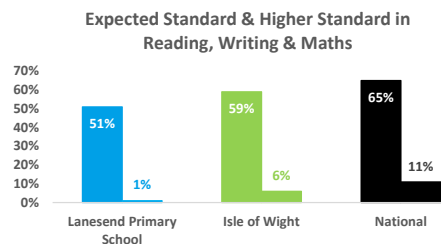

Lanesend Primary School - School Data Dashboard 2019

Key Stage 2 Attainment

Key Stage 2 Progress

Key Stage 1 Attainment

Year 1 Phonics Attainment

EYFS Attainment