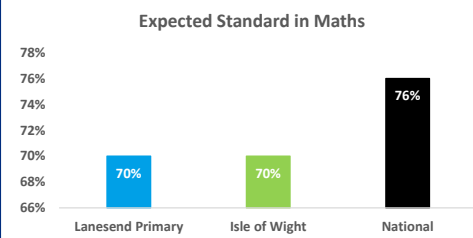

Lanesend Primary School - School Data Dashboard 2019

Key Stage 2 Attainment

Key Stage 2 Progress

Key Stage 1 Attainment

Year 1 Phonics Attainment

EYFS Attainment