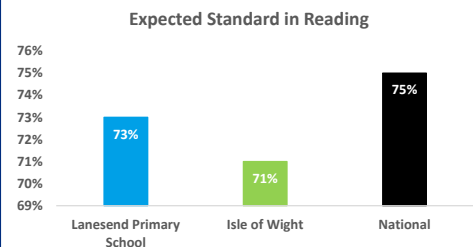

Lanesend Primary School - School Data Dashboard 2019

Key Stage 2 Attainment

Key Stage 2 Progress

Key Stage 1 Attainment

Year 1 Phonics Attainment

EYFS Attainment