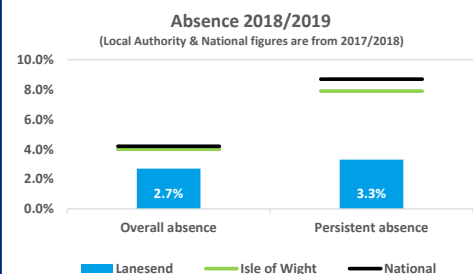

Lanesend Primary School - School Data Dashboard 2019

Key Stage 2 Attainment

Key Stage 2 Progress

Key Stage 1 Attainment

Year 1 Phonics Attainment

EYFS Attainment