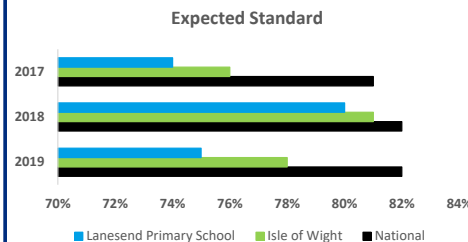

Lanesend Primary School - School Data Dashboard 2019

Key Stage 2 Attainment

Key Stage 2 Progress

Key Stage 1 Attainment

Year 1 Phonics Attainment

EYFS Attainment